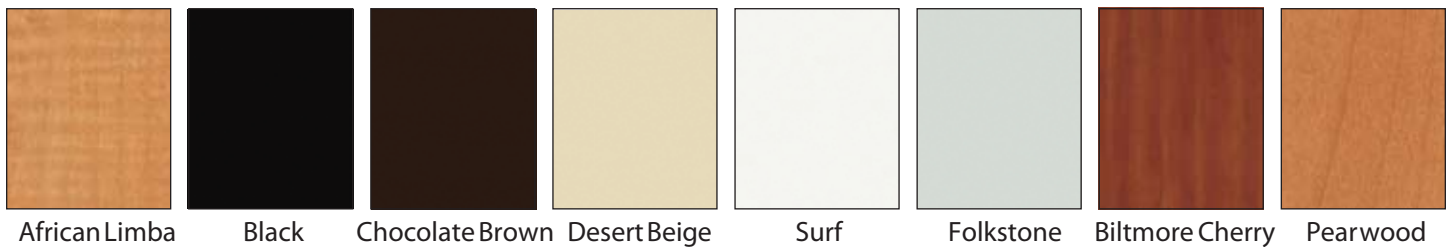

## Standard Cabinetry Colors

E-Series, D-Series, ECO-Sys, and Ortho-Sys

Printed colors may vary from the actual final product. For maximum fidelity, please see actual samples, to ensure proper color match and image size.

## Standard 3mm PVC Edge Colors

E-Series, D-Series, ECO-Sys, and Ortho-Sys

Other 3mm Colors: Angel White, Mahogany Maple, Harvest Maple, Ingot Gray, Spiced Walnut, Taupe, and Wild Cherry

Laminate Color	Suggested 3mm Color	Laminate Color	Suggested 3mm Color
Angel White	Angel White	Leave Likatre	Taupe
Figured Mahogany	Mahogany	Negotiating in Geneva	Folkstone
Fusion Maple	Maple	Spiced Walnut	Spiced Walnut
Harvest Maple	Harvest Maple	Taupe	Taupe
Indigo Blue	Angel White, Surf, or Folkstone	Wild Cherry	Wild Cherry
Ingot Gray	Ingot Gray	Witchcraft	Black